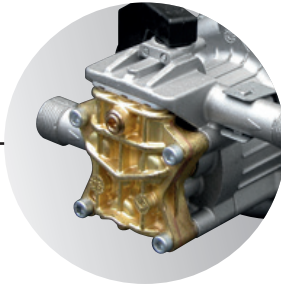

LAVOR

SIMPLY STRONGER

Ergonomic handle with hose reel in pressure and R1 hose.

NEW
Brass pump head:
 long life motor, metal accessories M22

Rubber wheels for easy transport

INDUCTION
 MOTOR POWERED

BRASS
 PUMP

Standard equipment

Gun M22

Lance M22 with adjustable nozzle

High pressure hose R1 10 m

Turbo lance M22

Vertigo 28 PRO

Col water high pressure cleaner

Cod. 8.047.0068C | EAN 8013298211531

180 bar max

510 l/h

2800W

23,5 Kg

40,5x40,5 h60 cm

18 pz